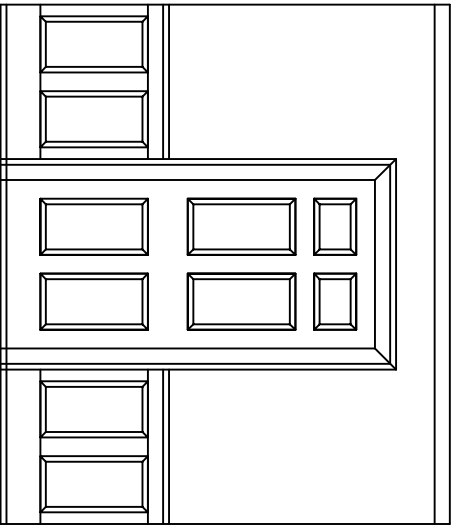

ELEVATION B