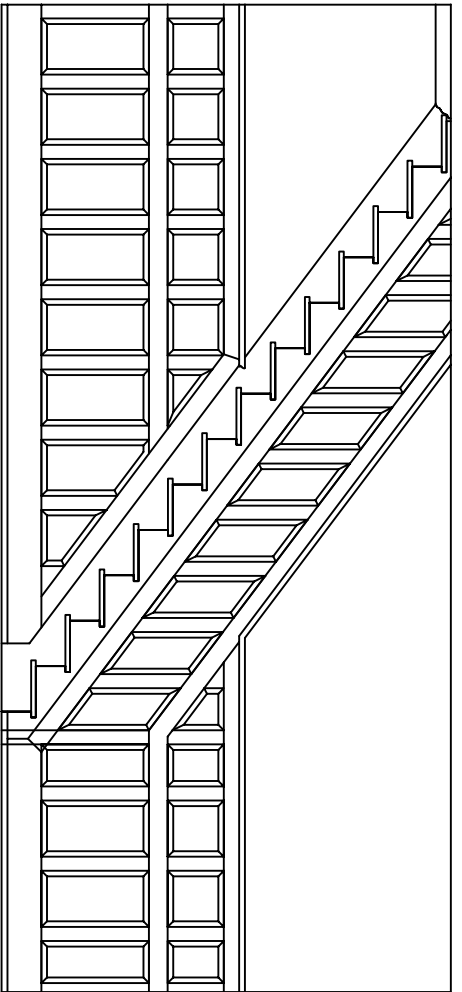

ELEVATION A