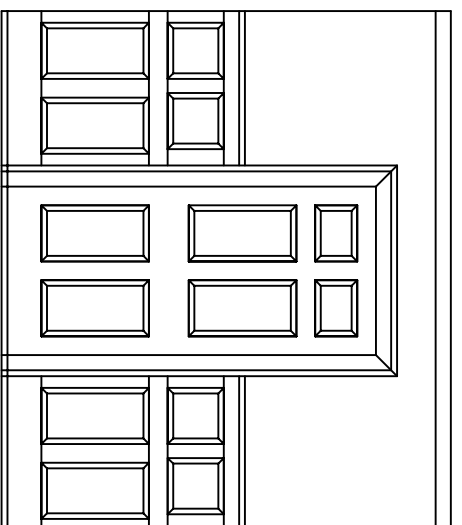

ELEVATION B