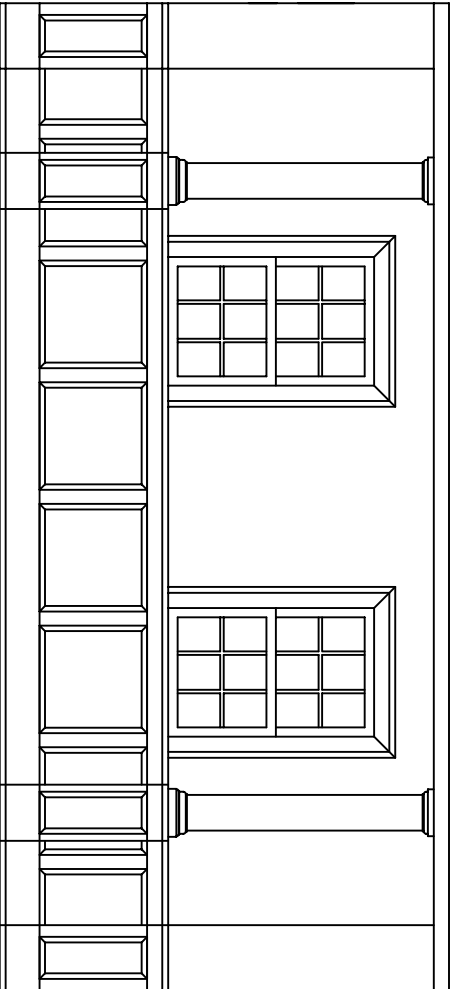

ELEVATION C