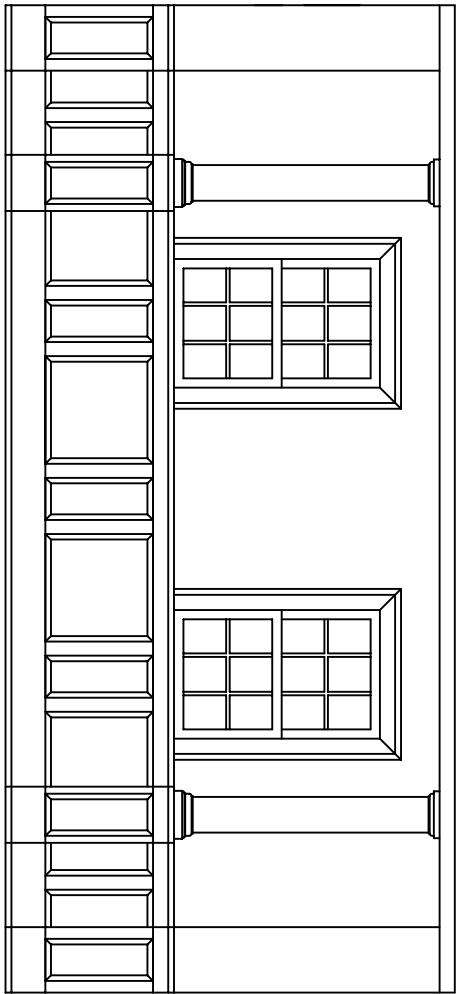

DATE:
01-03-03
REVISIONS:

ED2

ELEVATION A

ELEVATION B

ELEVATION C

PLAN VIEW

FOYER AND ENTRY DESIGN INSPIRATION

NOTE: New England Classic, Inc. provides this design and layout service to its customers for planning purposes only. New England Classic hereby disclaims any liability for loss or damage with respect to the accuracy and completeness of the information on this sheet.