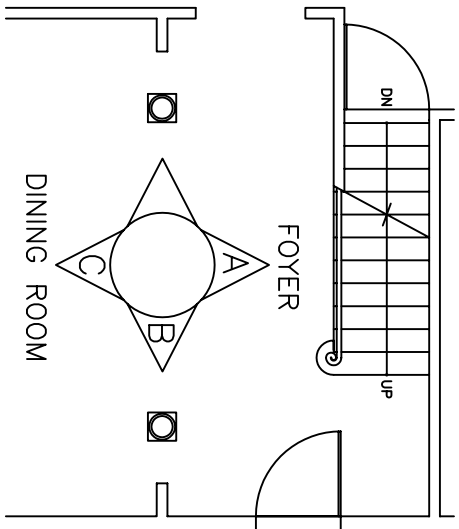

DATE:
01-03-03
REVISIONS:

ED2

ELEVATION A

ELEVATION B

ELEVATION C

PLAN VIEW

FOYER AND ENTRY DESIGN INSPIRATION

NOTE: New England Classic, Inc. provides this design and layout service to its customers for planning purposes only. New England Classic hereby disclaims any liability for loss or damage with respect to the accuracy and completeness of the information on this sheet.