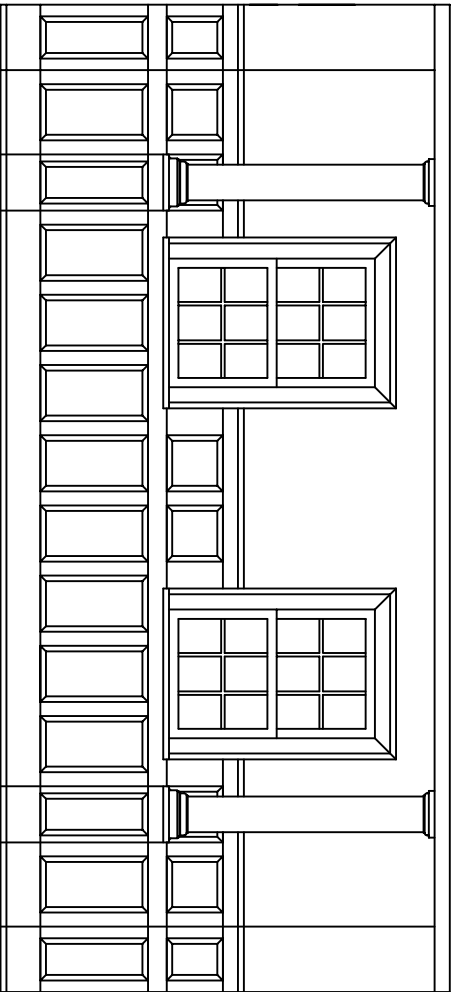

ELEVATION C