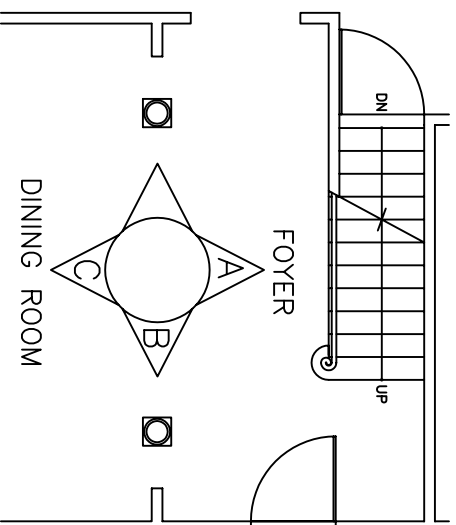

PLAN VIEW

FOYER AND ENTRY DESIGN INSPIRATION

NOTE: New England Classic, Inc. provides this design and layout service to its customers for planning purposes only. New England Classic hereby disclaims any liability for loss or damage with respect to the accuracy and completeness of the information on this sheet.

New England Classic

WWW.NEWENGLANDCLASSIC.COM

PHONE:
888-460-6324
FAX:
207-799-6073

DATE:
01-03-03
REVISIONS:

ED4