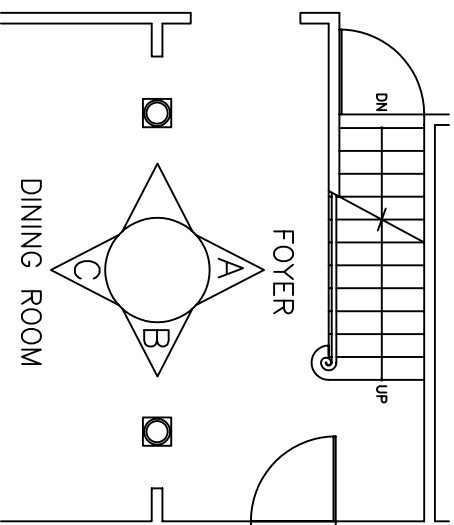

PLAN VIEW

New England Classic

WWW.NEWENGLANDCLASSIC.COM

PHONE:
888-460-6324
FAX:
207-799-6073

FOYER AND ENTRY DESIGN INSPIRATION

NOTE: New England Classic, Inc. provides this design and layout service to its customers for planning purposes only. New England Classic hereby disclaims any liability for loss or damage with respect to the accuracy and completeness of the information on this sheet.

DATE:
01-03-03
REVISIONS:

ED2