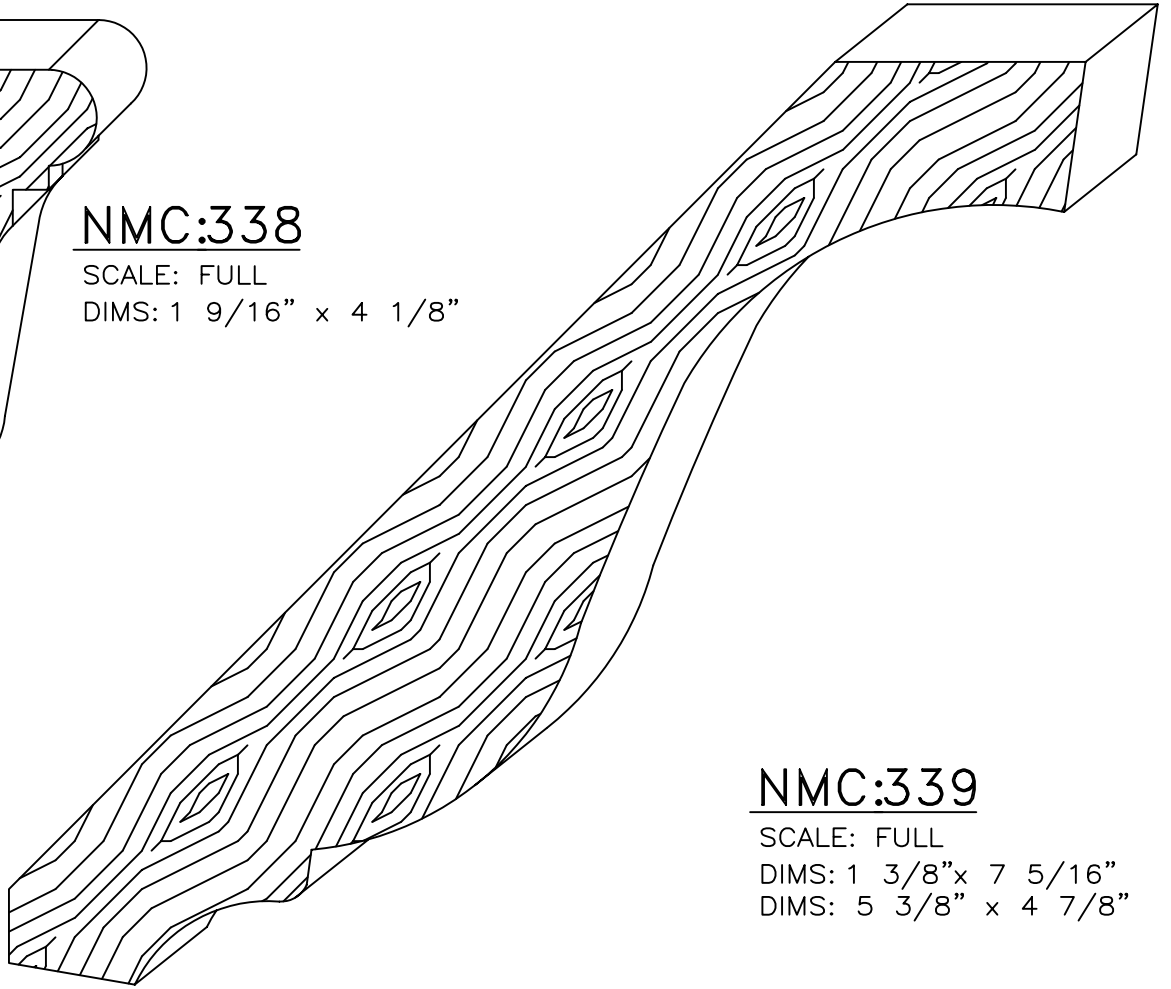

NMC:338

SCALE: FULL

DIMS: 1 9/16" x 4 1/8"

NMC:339

SCALE: FULL

DIMS: 1 3/8" x 7 5/16"

DIMS: 5 3/8" x 4 7/8"