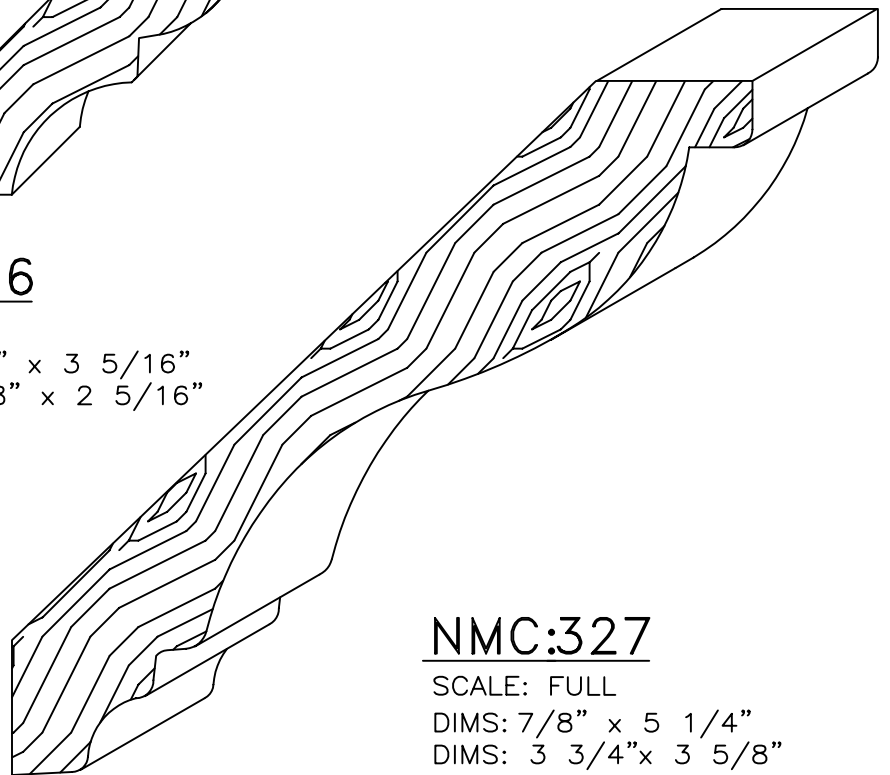

NMC:326

SCALE: FULL
DIMS: 11/16" x 3 5/16"
DIMS: 2 3/8" x 2 5/16"

NMC:327

SCALE: FULL
DIMS: 7/8" x 5 1/4"
DIMS: 3 3/4" x 3 5/8"