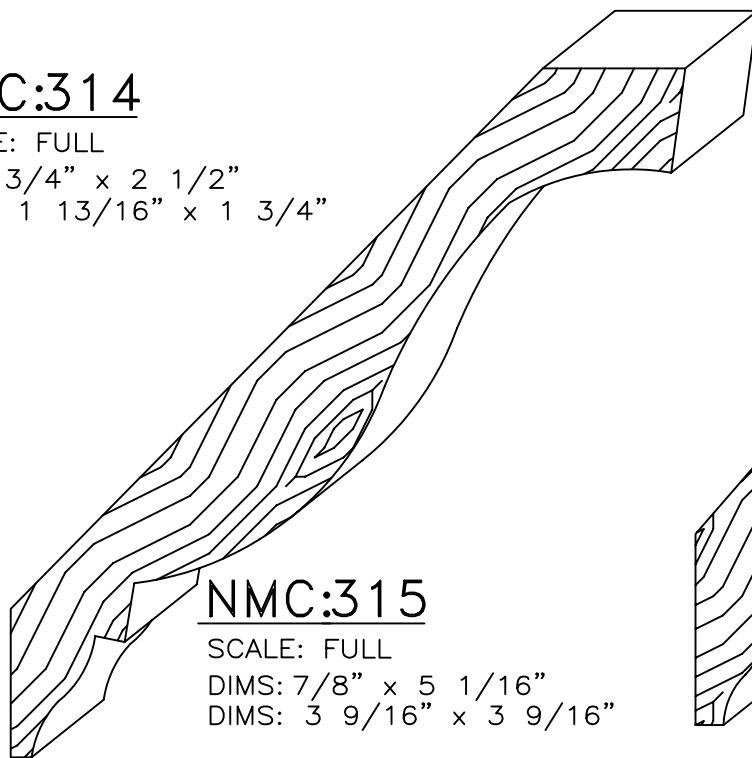

NMC:313

SCALE: FULL

DIMS: 1 3/16" x 6 5/8"

DIMS: 4 11/16" x 4 5/8"

NMC:314

SCALE: FULL

DIMS: 3/4" x 2 1/2"

DIMS: 1 13/16" x 1 3/4"