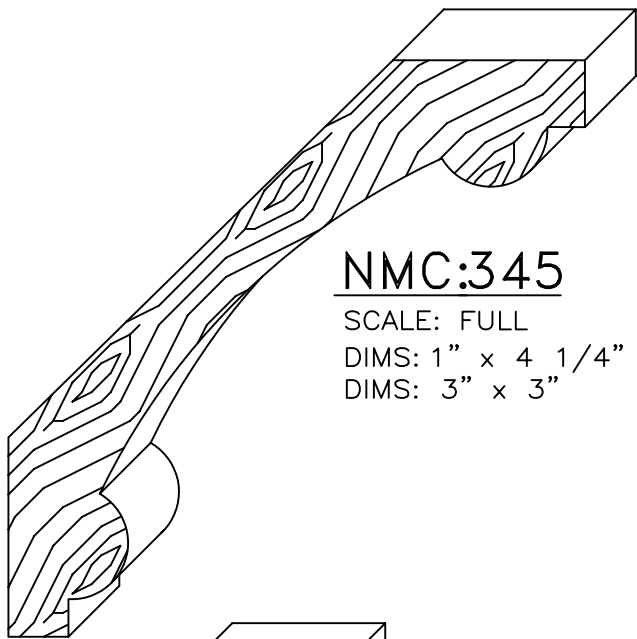

DIMS: 1 3/4" x 4"

NMC:341

SCALE: FULL

DIMS: 1" x 4 15/16"

DIMS: 3 1/2" x 3 1/2"

NMC:342

SCALE: FULL
 DIMS: 1 7/8" x 8 1/2"
 DIMS: 6 1/8" x 5 7/8"

NMC:343

SCALE: FULL
 DIMS: 13/16" x 5 3/8"
 DIMS: 3 3/4" x 3 13/16"

NMC:344

SCALE: FULL
 DIMS: 1 3/8" x 5 1/2"
 DIMS: 2 7/8" x 4 11/16"

NMC:345

SCALE: FULL
DIMS: 1" x 4 1/4"
DIMS: 3" x 3"

NMC:346

SCALE: FULL
DIMS: 3/4" x 4 1/4"