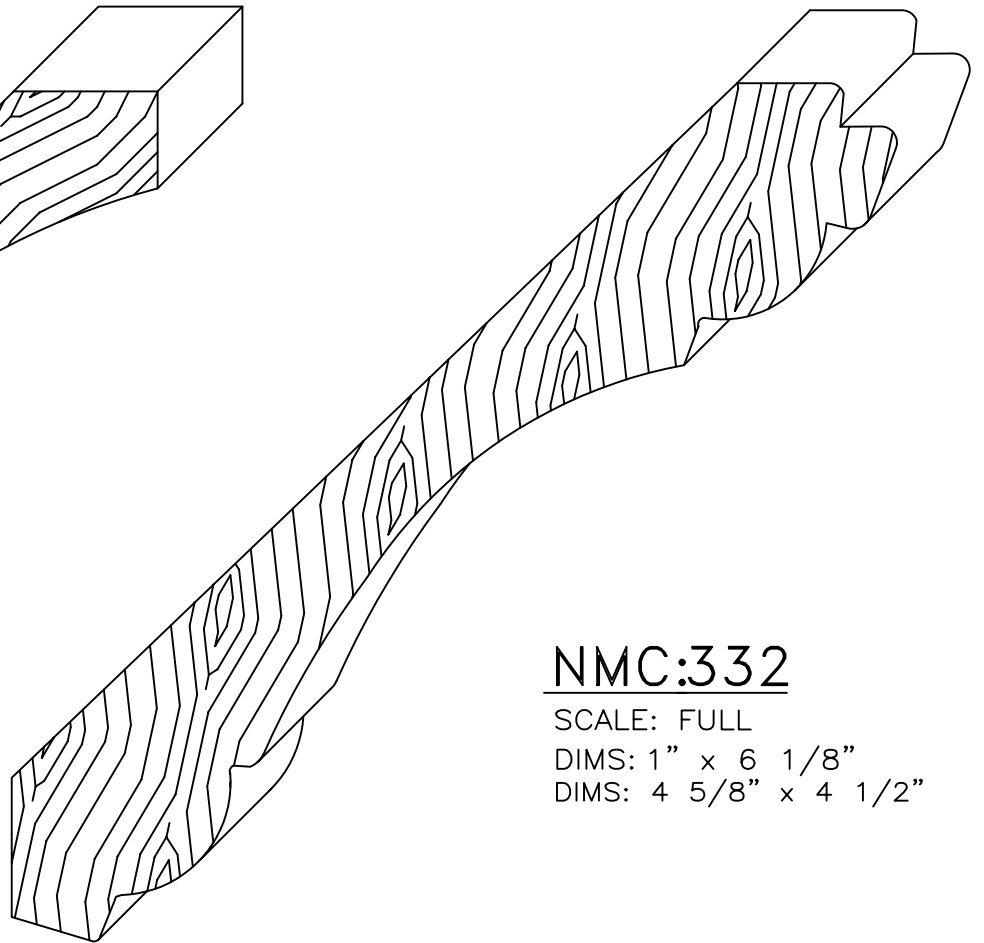

NMC:329

SCALE: FULL
DIMS: 3/4" x 4 5/16"
DIMS: 3 3/16" x 3 1/8"

NMC:330

SCALE: FULL
DIMS: 1" x 7 1/2"
DIMS: 4" x 6 3/8"

NMC:331

SCALE: FULL
DIMS: 7/8" x 4 1/2"
DIMS: 3 3/16" x 3 3/16"

NMC:332

SCALE: FULL
DIMS: 1" x 6 1/8"
DIMS: 4 5/8" x 4 1/2"