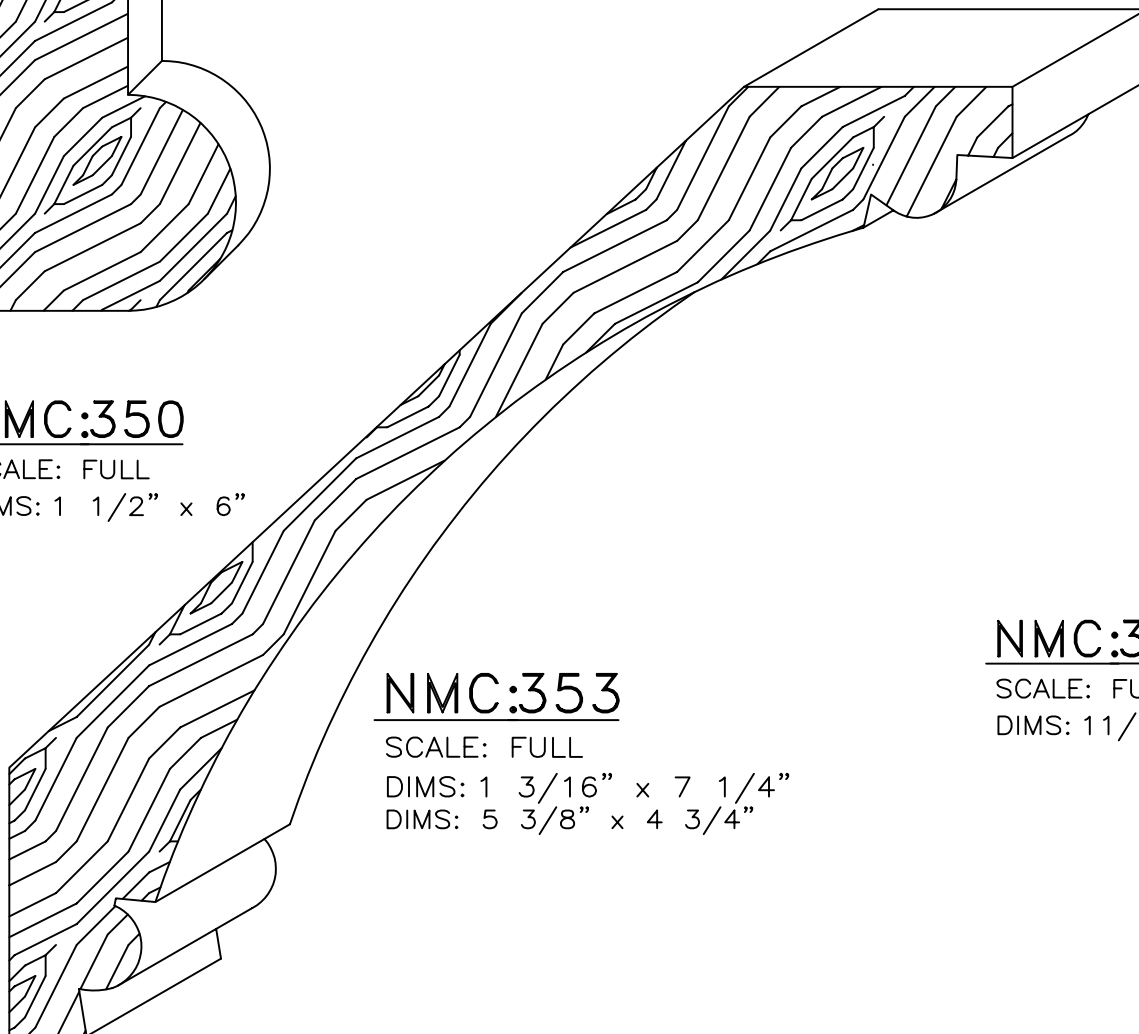

NMC:351

SCALE: FULL
DIMS: 4" x 1 1/4"

NMC:352

SCALE: FULL
DIMS: 3/4" x 2 13/16"
DIMS: 2" x 2"

NMC:354

SCALE: FULL
DIMS: 11/16" x 3 11/16"

NMC:353

SCALE: FULL
DIMS: 1 3/16" x 7 1/4"
DIMS: 5 3/8" x 4 3/4"