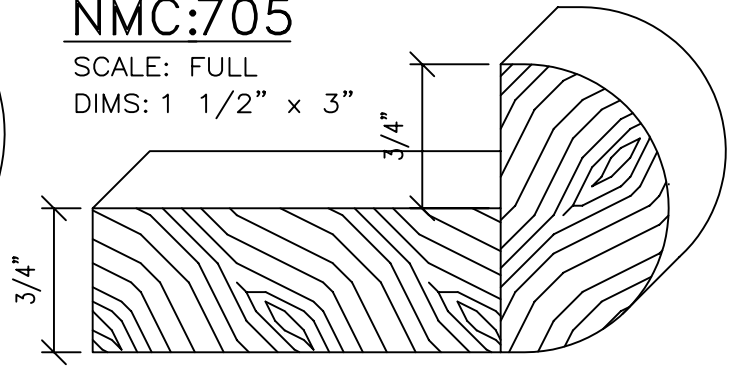

SCALE: FULL
DIMS: 1 3/4" x 3"

NMC:703 (POLO)

SCALE: FULL
DIMS: 1 5/16" x 1.3"

NMC:704

SCALE: FULL
DIMS: 1 3/4" x 3"

NMC:705

SCALE: FULL
DIMS: 1 1/2" x 3"

NMC:706