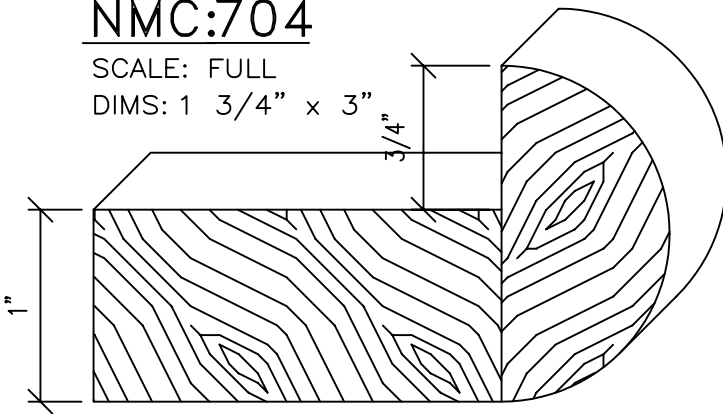

SCALE: FULL
DIMS: 1 3/4" x 3"

NMC:703 (POLO)

SCALE: FULL
DIMS: 1 5/16" x 1.3"

NMC:704

SCALE: FULL
DIMS: 1 3/4" x 3"

NMC:705

SCALE: FULL
DIMS: 1 1/2" x 3"

NMC:706