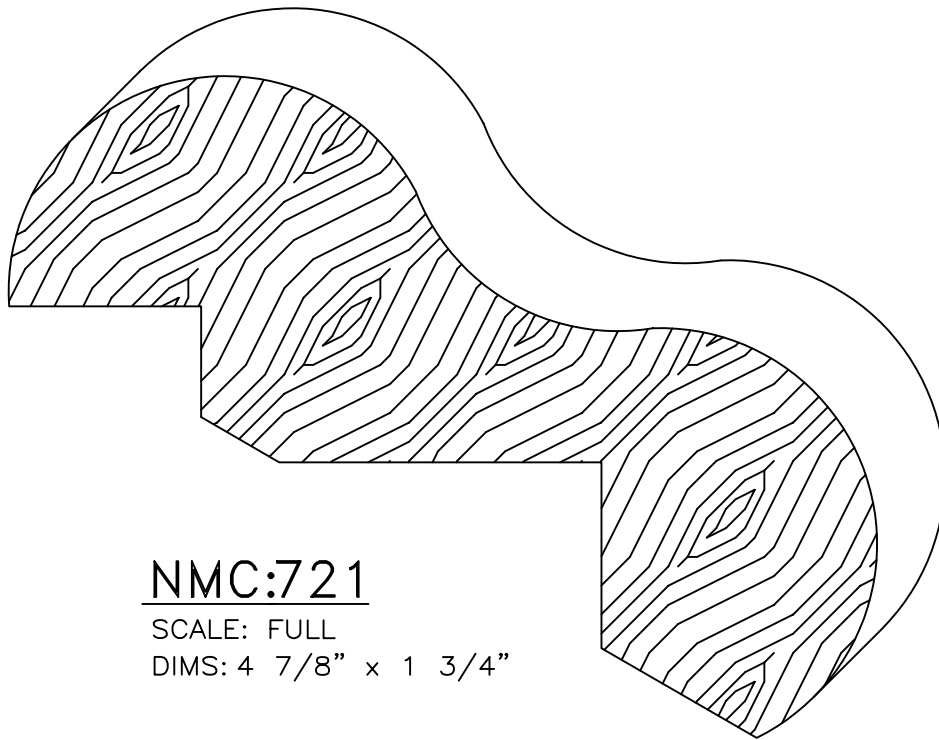

SCALE: FULL
DIMS: 2 3/16" x 4 1/2"

NMC:719

SCALE: FULL
DIMS: 1 1/2" x 1 1/2"

NMC:720

SCALE: FULL
DIMS: 1 1/2" x 1 1/2"

NMC:722

SCALE: FULL
DIMS: 3/4" x 2"
WITH 1/2" RADIUSED EDGES

NMC:721

SCALE: FULL
DIMS: 4 7/8" x 1 3/4"

NMC:723

SCALE: FULL
DIMS: 4 5/8" x 2"

DIMS: 3" x 1 9/16"

DIMS: 7/8" x 1 3/4"

DIMS: 2 3/4" x 1 9/16"

NMC:724

SCALE: FULL
DIMS: VARIES