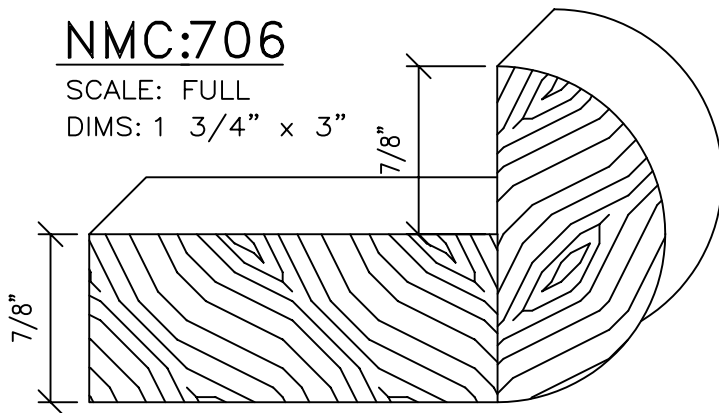

NMC:706

SCALE: FULL
DIMS: 1 3/4" x 3"

NMC:707

SCALE: FULL
DIMS: 13/16" x 3/4"