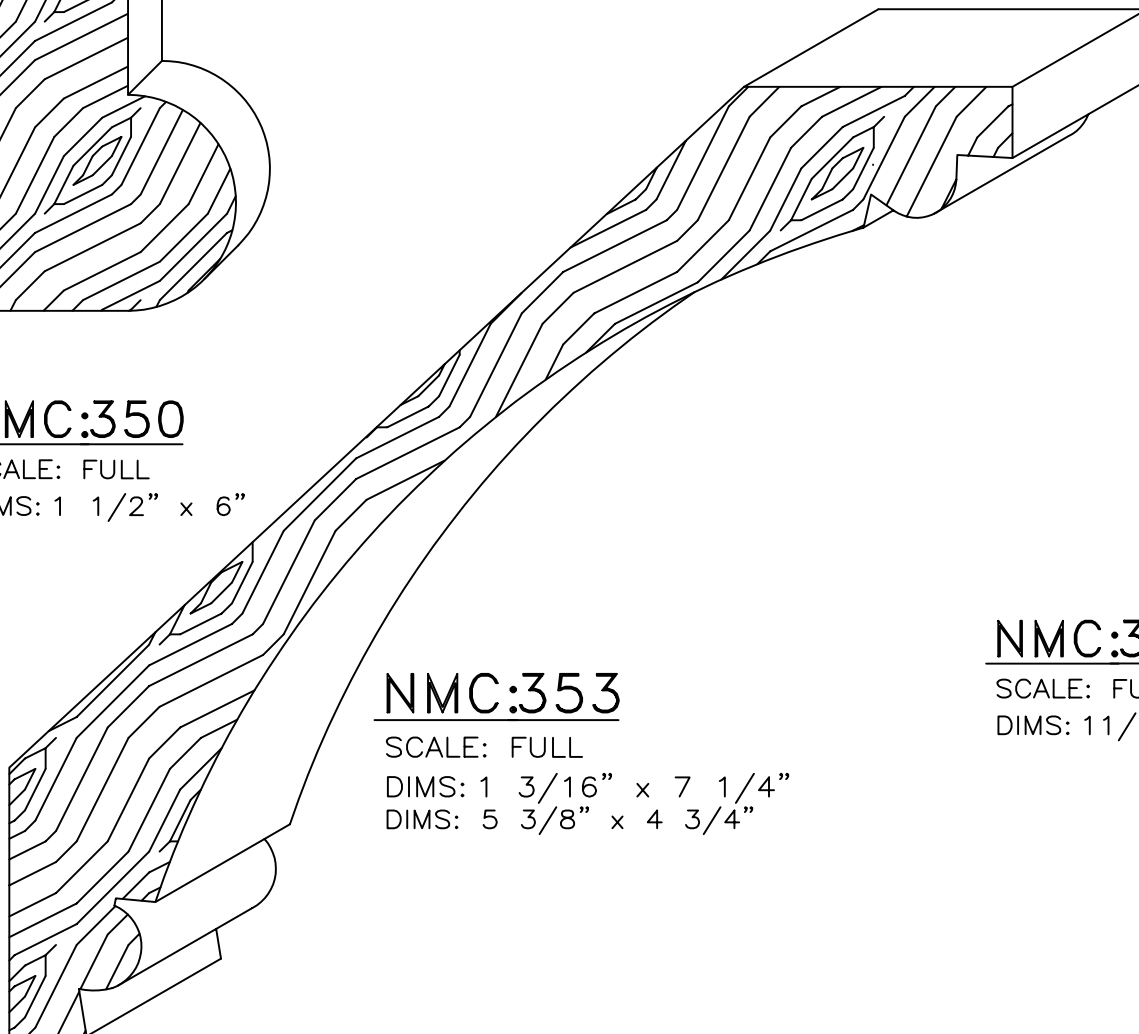

NMC:354

SCALE: FULL
DIMS: 11/16" x 3 11/16"

NMC:353

SCALE: FULL
DIMS: 1 3/16" x 7 1/4"
DIMS: 5 3/8" x 4 3/4"