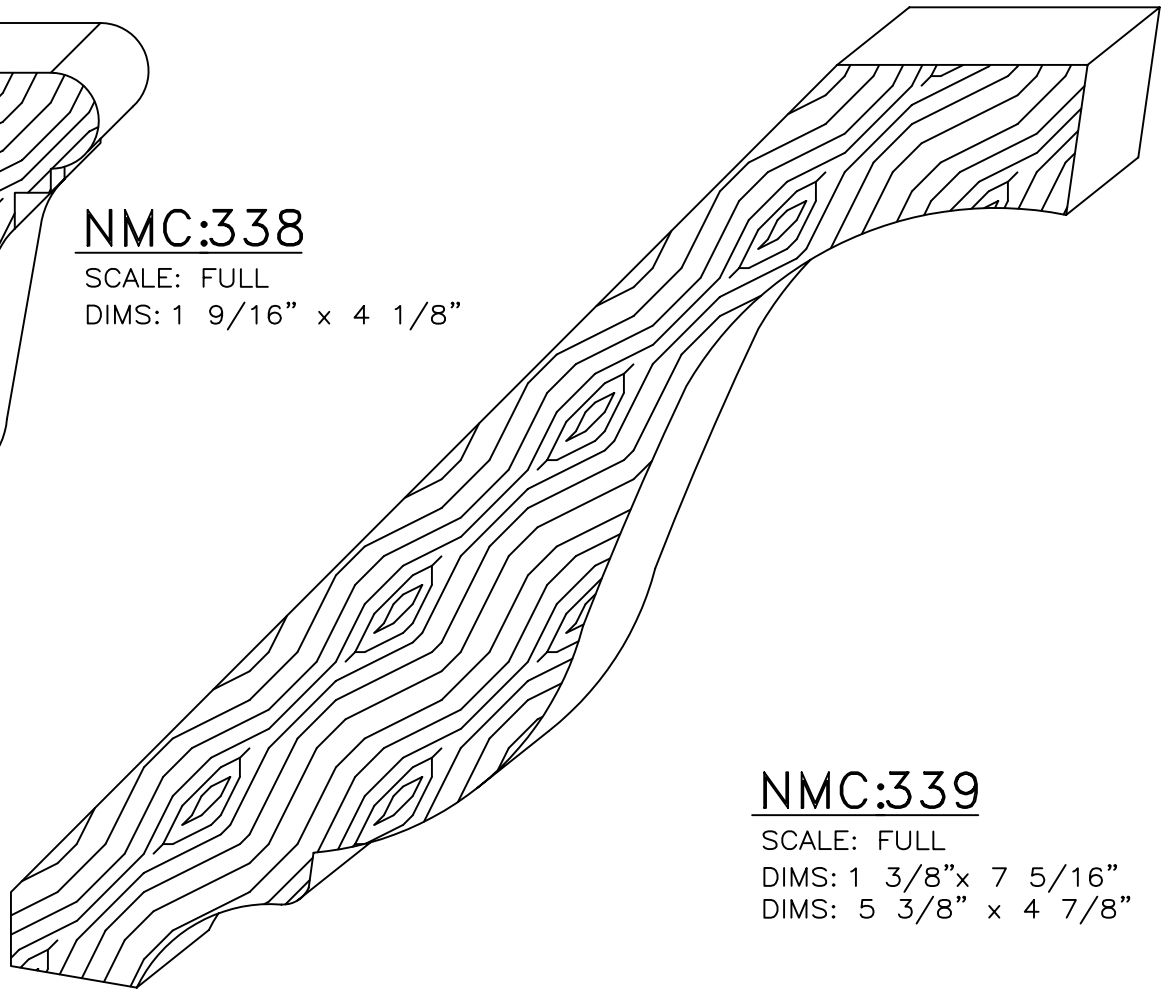

NMC:338

SCALE: FULL

DIMS: 1 9/16" x 4 1/8"

NMC:339

SCALE: FULL

DIMS: 1 3/8" x 7 5/16"

DIMS: 5 3/8" x 4 7/8"