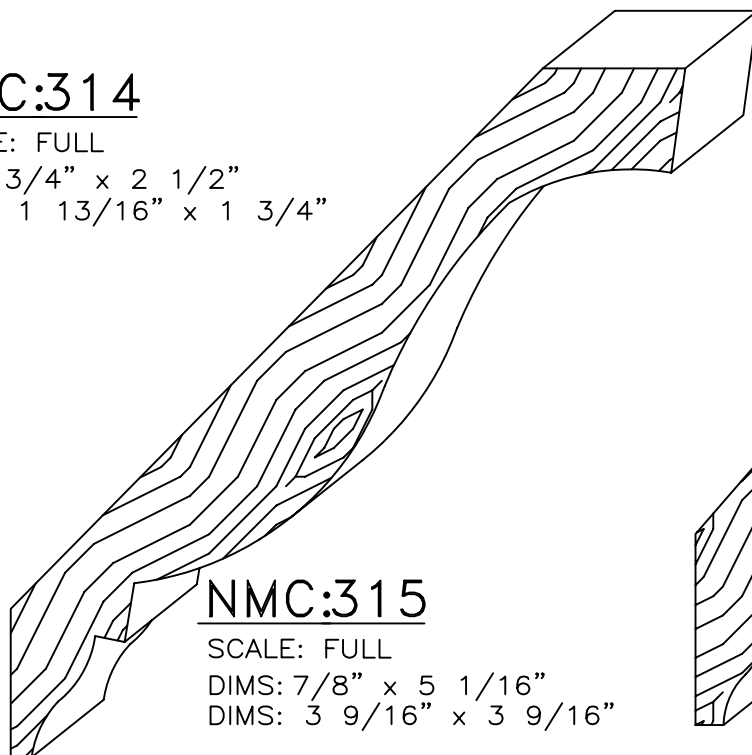

NMC:313

SCALE: FULL

DIMS: 1 3/16" x 6 5/8"

DIMS: 4 11/16" x 4 5/8"

NMC:314

SCALE: FULL

DIMS: 3/4" x 2 1/2"

DIMS: 1 13/16" x 1 3/4"