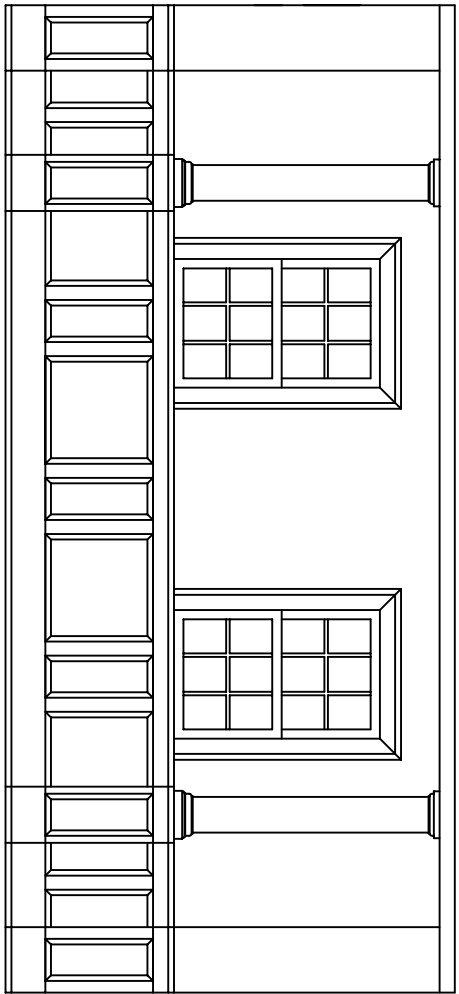

ELEVATION C