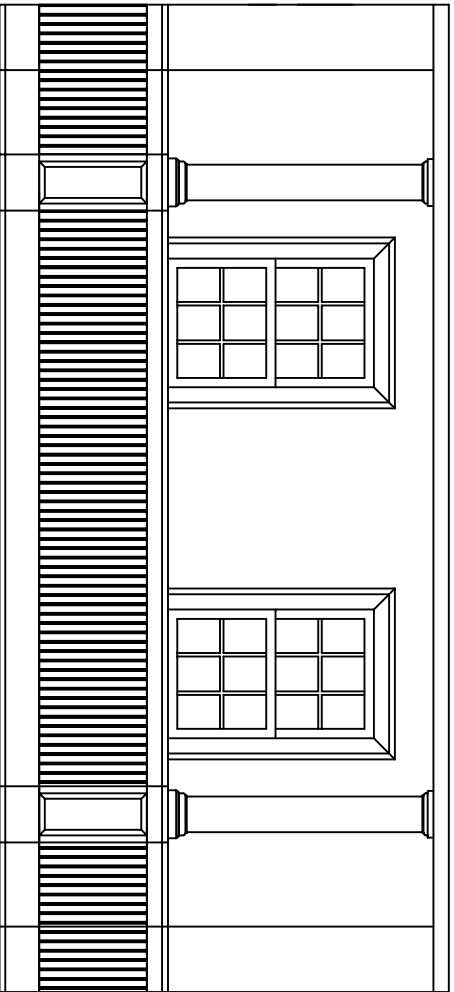

DATE:
01-03-03
REVISIONS:

ED6

ELEVATION A

ELEVATION B

ELEVATION C

PLAN VIEW

FOYER AND ENTRY DESIGN INSPIRATION

NOTE: New England Classic, Inc. provides this design and layout service to its customers for planning purposes only. New England Classic hereby disclaims any liability for loss or damage with respect to the accuracy and completeness of the information on this sheet.