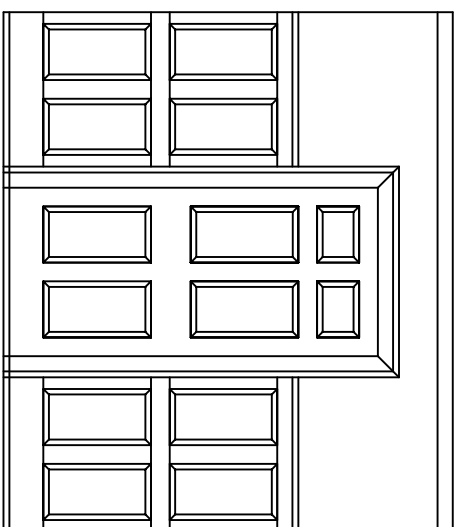

New England Classic

WWW.NEWENGLANDCLASSIC.COM

PHONE:
888-460-6324
FAX:
207-799-6073

DATE:
01-03-03
REVISIONS:

ED4

ELEVATION A

ELEVATION B

ELEVATION C