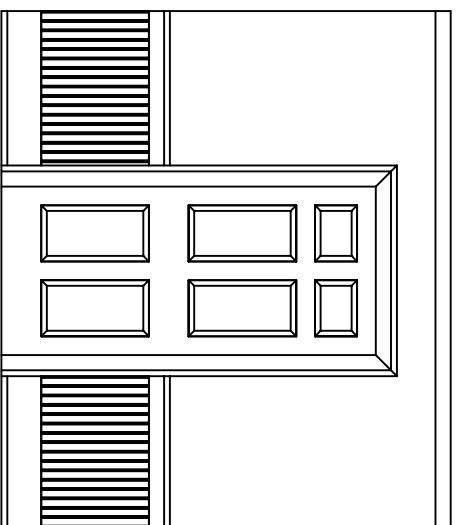

ELEVATION B