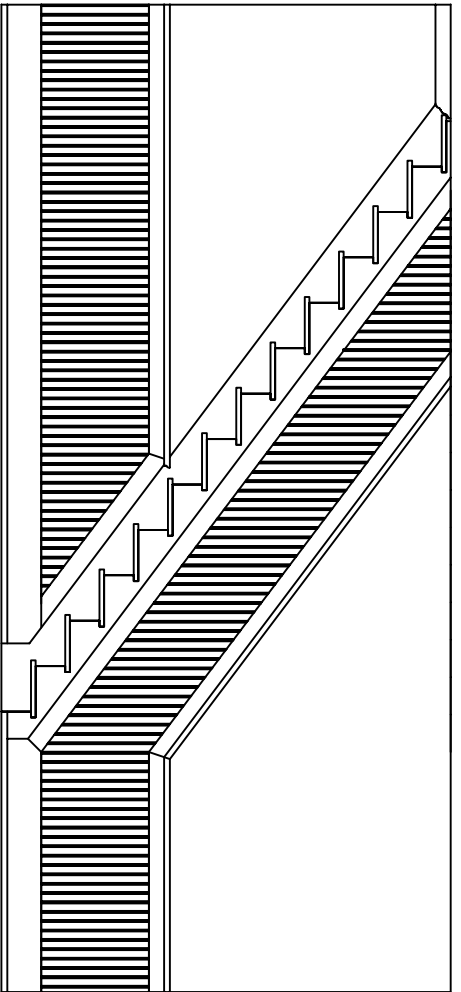

ELEVATION A