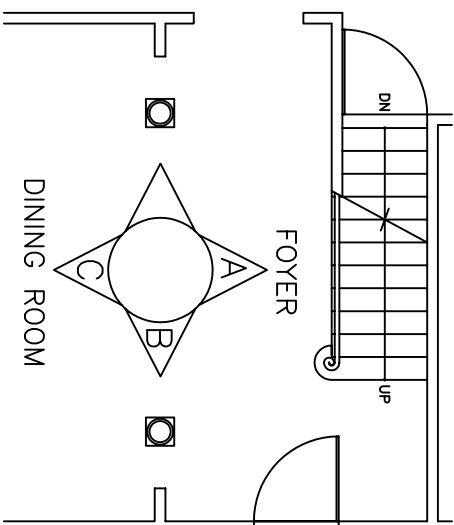

PLAN VIEW

New England Classic

WWW.NEWENGLANDCLASSIC.COM

PHONE:
888-460-6324
FAX:
207-799-6073

FOYER AND ENTRY DESIGN INSPIRATION

NOTE: New England Classic, Inc. provides this design and layout service to its customers for planning purposes only. New England Classic hereby disclaims any liability for loss or damage with respect to the accuracy and completeness of the information on this sheet.