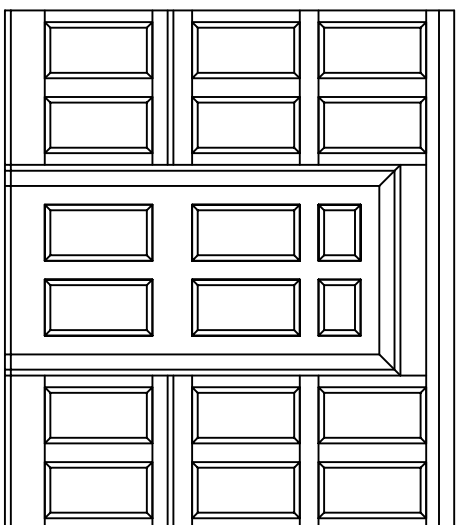

ELEVATION B