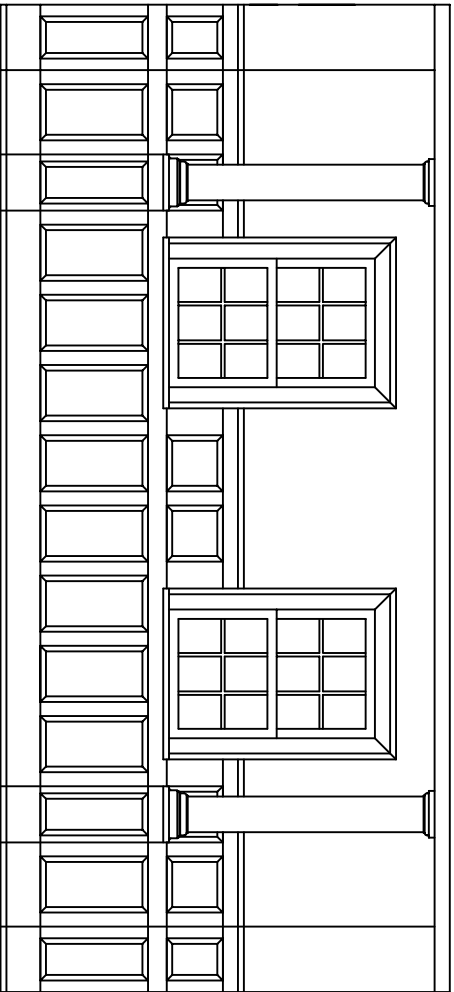

ELEVATION C