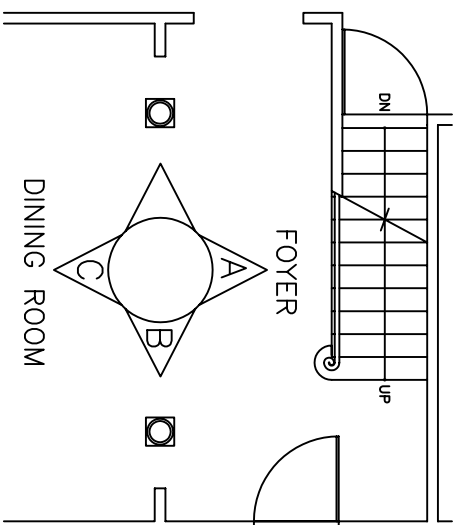

DATE:
01-03-03
REVISIONS:

ED6

ELEVATION A

ELEVATION B

ELEVATION C

PLAN VIEW

FOYER AND ENTRY DESIGN INSPIRATION

NOTE: New England Classic, Inc. provides this design and layout service to its customers for planning purposes only. New England Classic hereby disclaims any liability for loss or damage with respect to the accuracy and completeness of the information on this sheet.