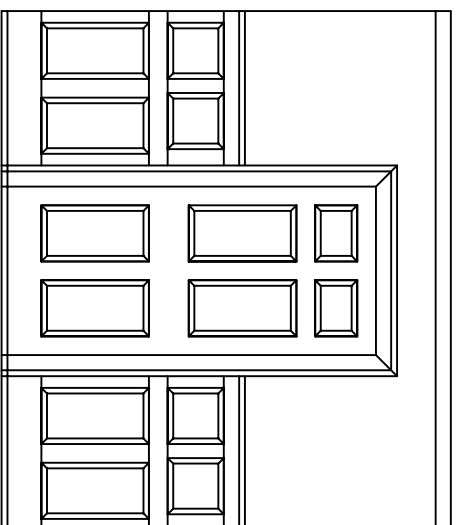

New England Classic

WWW.NEWENGLANDCLASSIC.COM

PHONE:
888-460-6324
FAX:
207-799-6073

DATE:
01-03-03
REVISIONS:

ED3

ELEVATION A

ELEVATION B

ELEVATION C