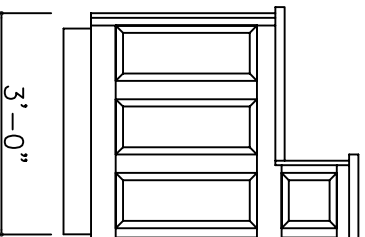

SIDE ELEVATION