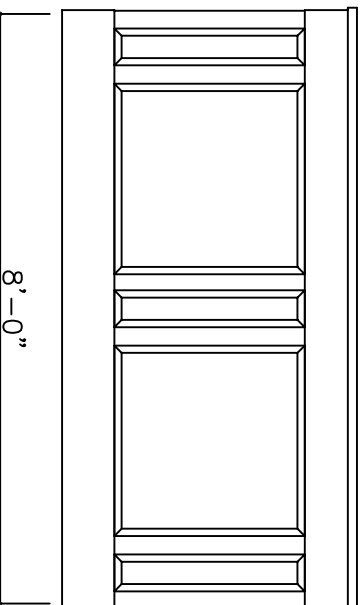

DATE:  
01-03-03  
 REVISIONS:

**KD12**

TOP VIEW

SIDE ELEVATION

FRONT ELEVATION

APPLICATION HEIGHT: 4'-0"

ROW1 PANEL HEIGHT: 31", 23"

ROW1