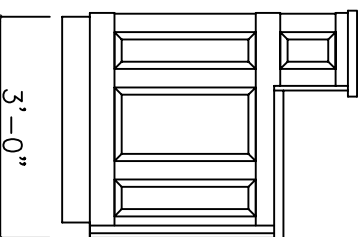

DATE:  
01-03-03  
REVISIONS:

**KD17**

TOP VIEW

ALTERNATE DESIGN  
SIDE ELEVATION

FRONT ELEVATION

APPLICATION HEIGHT: 4'-0"  
 ROW2 PANEL HEIGHT: 9"  
 ROW1 PANEL HEIGHT: 23"

SIDE ELEVATION

**New England Classic**