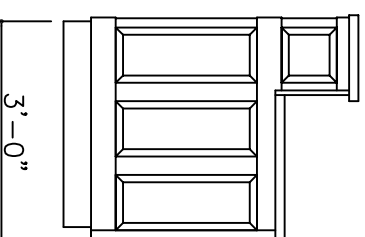

DATE:  
01-03-03  
REVISIONS:

**KD14**

TOP VIEW

SIDE ELEVATION

FRONT ELEVATION

APPLICATION HEIGHT: 4'-0"

ROW2 PANEL HEIGHT: 9"

ROW1 PANEL HEIGHT: 23"