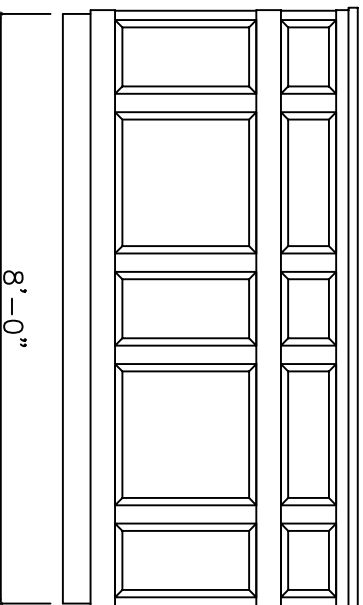

DATE:  
01-03-03  
REVISIONS:

**KD15**

TOP VIEW

ALTERNATE DESIGN  
SIDE ELEVATION

FRONT ELEVATION

APPLICATION HEIGHT: 4'-0"  
 ROW2 PANEL HEIGHT: 9"  
 ROW1 PANEL HEIGHT: 23"

ROW2  
 ROW1

SIDE ELEVATION