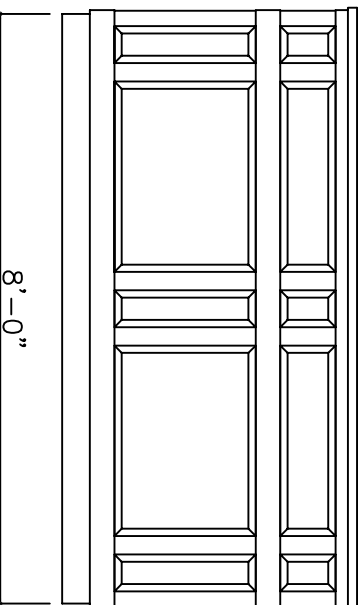

DATE:  
01-03-03  
REVISIONS:

**KD17**

TOP VIEW

ALTERNATE DESIGN  
SIDE ELEVATION

FRONT ELEVATION

APPLICATION HEIGHT: 4'-0"  
 ROW2 PANEL HEIGHT: 9"  
 ROW1 PANEL HEIGHT: 23"

SIDE ELEVATION

**New England Classic**