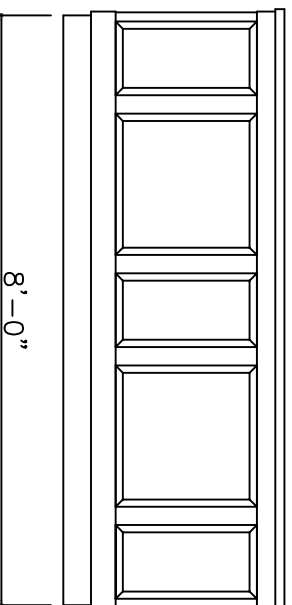

DATE:  
01-03-03  
REVISIONS:

**KD2**

TOP VIEW

ALTERNATE DESIGN  
SIDE ELEVATION

FRONT ELEVATION

APPLICATION HEIGHT: 3'-0"  
ROW1 PANEL HEIGHT: 23"

ROW1

SIDE ELEVATION

DATE:  
01-03-03  
REVISIONS:

**KD3**

TOP VIEW

FRONT ELEVATION

APPLICATION HEIGHT: 3'-0"  
ROW 1 PANEL HEIGHT: 23"

SIDE ELEVATION

**New England Classic**

PHONE:  
888-460-6324  
FAX:  
207-799-6073