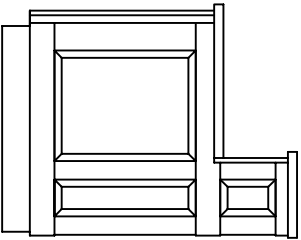

ALTERNATE DESIGN
SIDE ELEVATION