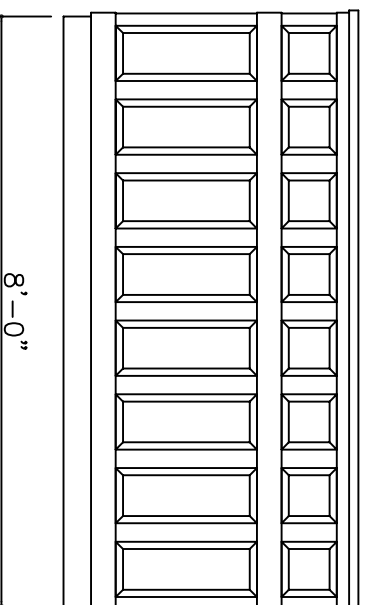

DATE:  
01-03-03  
REVISIONS:

**KD14**

TOP VIEW

SIDE ELEVATION

FRONT ELEVATION

APPLICATION HEIGHT: 4'-0"

ROW2 PANEL HEIGHT: 9"

ROW1 PANEL HEIGHT: 23"