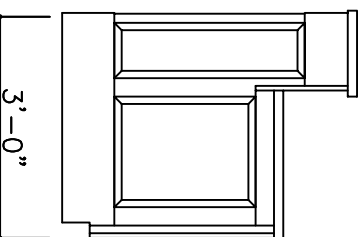

DATE:  
01-03-03  
REVISIONS:

**KD13**

TOP VIEW

SIDE ELEVATION

FRONT ELEVATION

APPLICATION HEIGHT: 4'-0"

ROW1 PANEL HEIGHT: 31", 23"

ROW 1