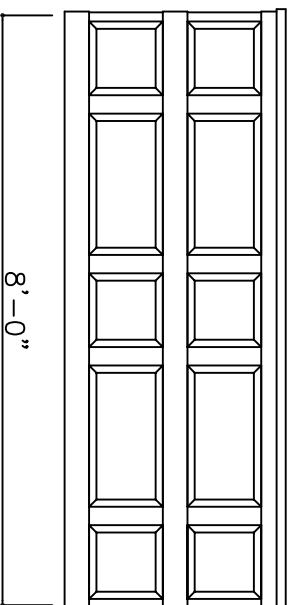

DATE:  
01-03-03  
REVISIONS:

**KD4**

TOP VIEW

ALTERNATE DESIGN  
SIDE ELEVATION

FRONT ELEVATION

APPLICATION HEIGHT: 3'-0"  
ROW2 PANEL HEIGHT: 12"  
ROW1 PANEL HEIGHT: 12"

SIDE ELEVATION

**New  
England  
Classic**