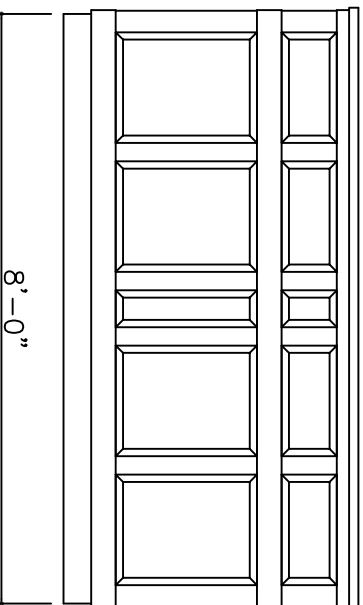

DATE:  
01-03-03  
 REVISIONS:

**KD11**

TOP VIEW

ALTERNATE DESIGN  
SIDE ELEVATION

FRONT ELEVATION

APPLICATION HEIGHT: 4'-0"  
 ROW1 PANEL HEIGHT: 9"  
 ROW1 PANEL HEIGHT: 23"

SIDE ELEVATION

**New England Classic**