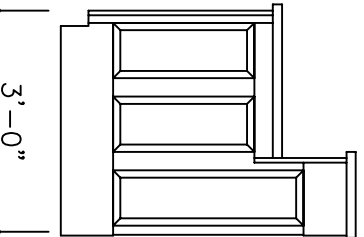

SIDE ELEVATION