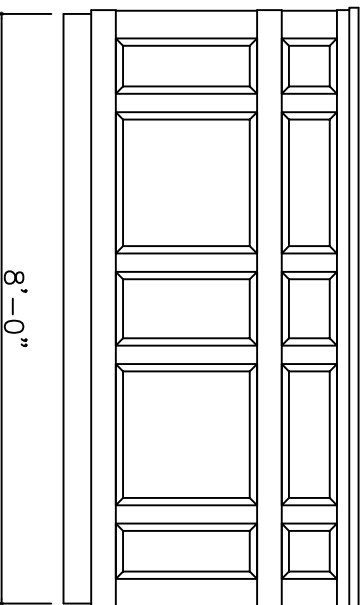

DATE:  
01-03-03  
REVISIONS:

**KD16**

TOP VIEW

ALTERNATE DESIGN  
SIDE ELEVATION

FRONT ELEVATION

APPLICATION HEIGHT: 4'-0"  
 ROW2 PANEL HEIGHT: 9"  
 ROW1 PANEL HEIGHT: 23"

SIDE ELEVATION

ROW2  
 ROW1