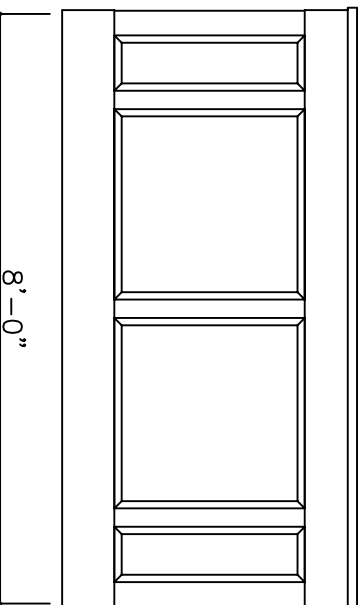

DATE:  
01-03-03  
REVISIONS:

**KD13**

TOP VIEW

SIDE ELEVATION

FRONT ELEVATION

APPLICATION HEIGHT: 4'-0"

ROW1 PANEL HEIGHT: 31", 23"

ROW 1